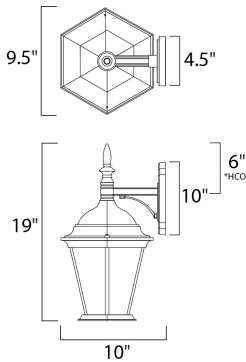

PRODUCT DESCRIPTION

Westlake is a transitional style from Maxim Lighting International in Black, Rust Patina, Empire Bronze, or White finish.

MEASUREMENTS

DIMENSION : 5." L x 9.5" W x 18.5" H x 10." Ext
BACK PLATE : 4.5" W x 10." H x 6." HCO
HANGING WEIGHT : 3.85 lb

LAMPING

INPUT VOLTAGE : 120V
LUMENS : 1,150 Rated (0 Del.)
BULB : 1 x 60W (NOT INCLUDED), 60W Total
DIMMABLE : Dimmable

FINISHES OPTION

Rust Patina RP

GLASS

Clear CL

MATERIAL

Die Cast Aluminum

RATINGS

cETLus Wet Location
Dimmable

ADDITIONAL

INSTALL UP/DOWN:
RATED LIFE 2500 Hours
OPERATING TEMPERATURE:
-20°C (-4°F), 40°C (104°F)

Always consult a qualified electrician before installing any lighting product.