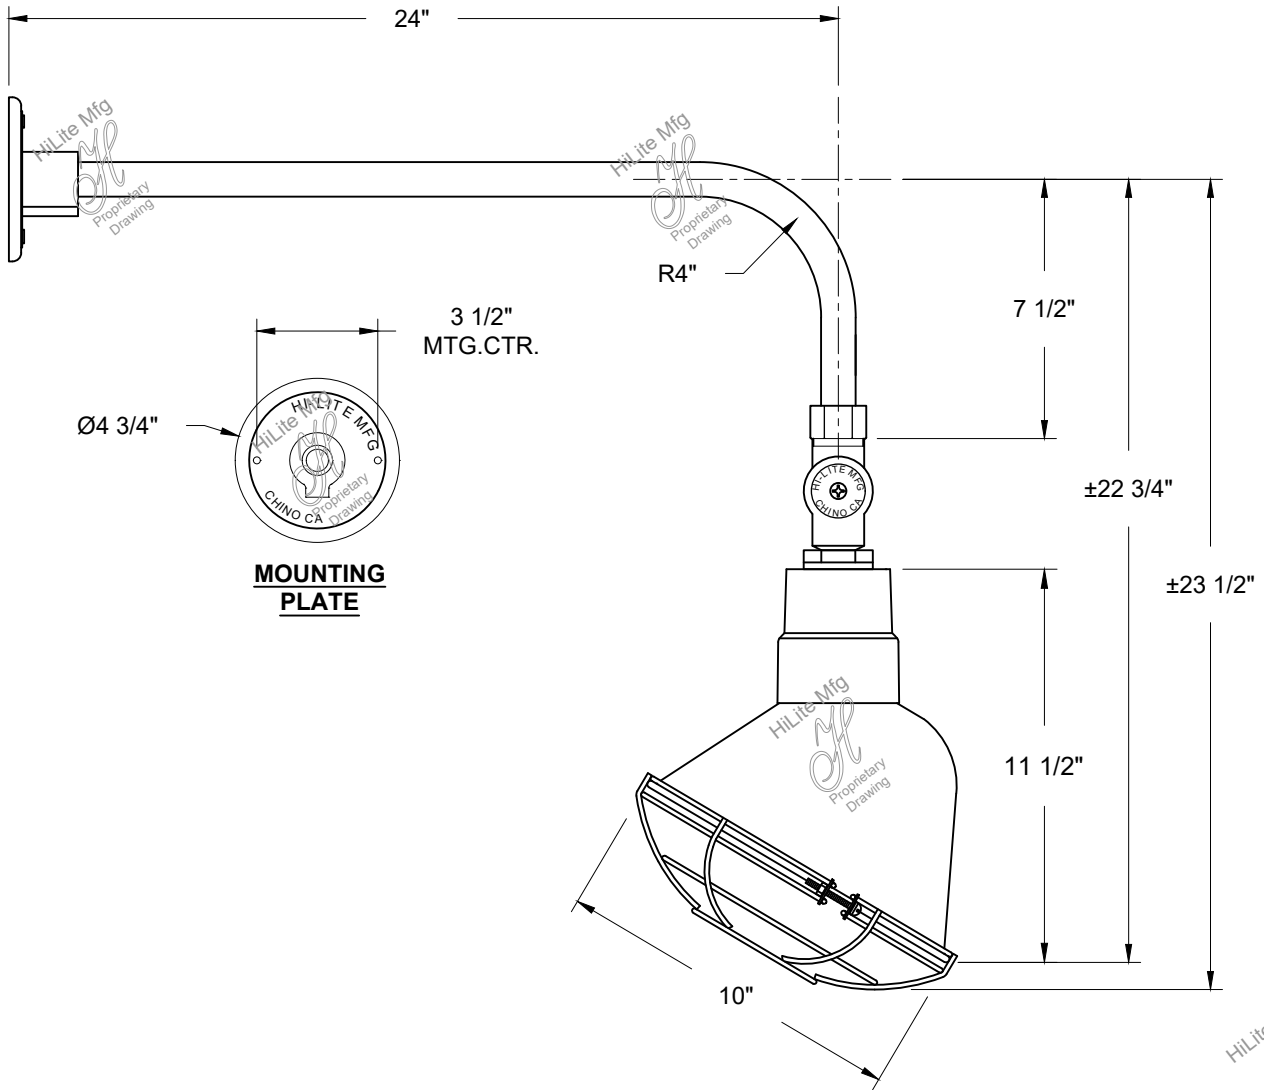

HiLite Mfg  
 Proprietary  
 Drawing

HiLite Mfg  
 Proprietary  
 Drawing

HiLite Mfg  
 Proprietary  
 Drawing

HiLite Mfg  
 Proprietary  
 Drawing

**WET LOCATION**

Item Number	Wattage	Voltage
H-QSN18110-SA/QSNB-13/QSNSK/QSNWGR-10"	200W	120V