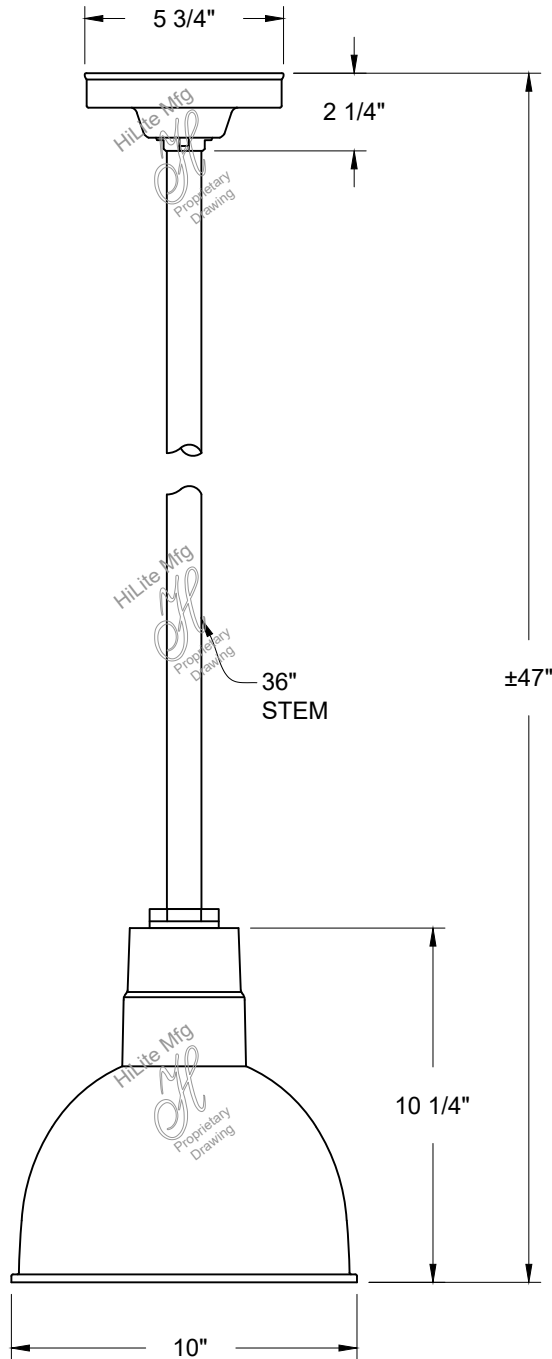

HiLite Mfg
 Proprietary Drawing

HiLite Mfg
 Proprietary Drawing

HiLite Mfg
 Proprietary Drawing

HiLite Mfg
 Proprietary Drawing

DAMP LOCATION

Item Number	Wattage	Voltage
H-QSN16110-SA/QSN36"ST3/QSNHSC	200W	120V

Finish
 91-Black, 93-White, 96-Galvanized,
 145-Oil Rubbed Bronze

Mounting
 Stem Mount

Lamp/Socket
 1-Medium Base INC

***Confidential and Proprietary. The information contained on this page is the sole property of Hi-Lite Mfg. Co., Inc. Any reproduction, redistribution, or use to profit from in part or as a whole without prior written authorization of Hi-Lite Mfg. Co., Inc. is unlawful, against trade laws and will be prosecuted to the fullest extent.