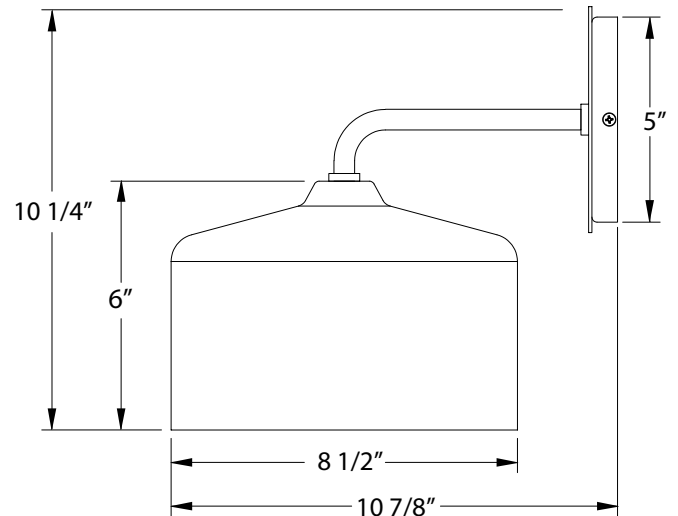

Shipping:

At Montclair Light Works we proudly manufacture, assemble, and ship your lamp within 3 weeks from our factory in Montclair CA.