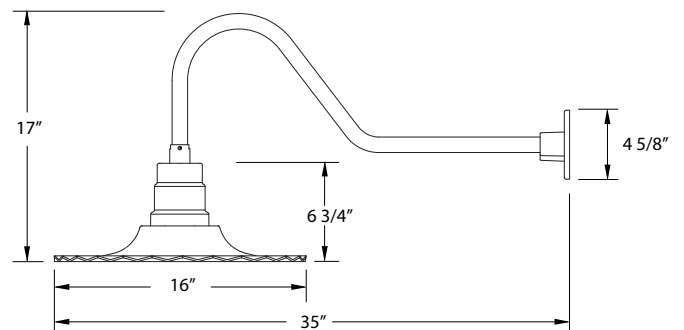

Shipping:

At Montclair Light Works we proudly manufacture, assemble, and ship your lamp within 3 weeks from our factory in Montclair CA.