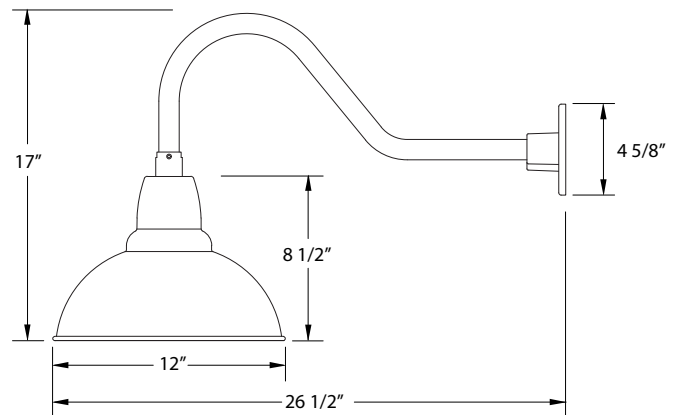

Shipping:

At Montclair Light Works we proudly manufacture, assemble, and ship your lamp within 3 weeks from our factory in Montclair CA.