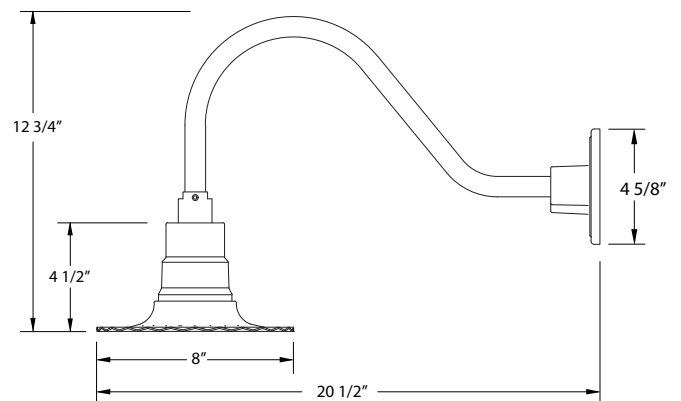

Shipping:

At Montclair Light Works we proudly manufacture, assemble, and ship your lamp within 3 weeks from our factory in Montclair CA.