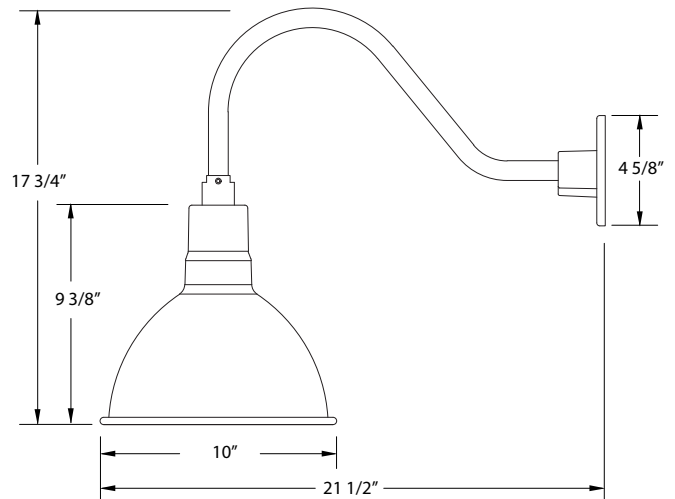

Shipping:

At Montclair Light Works we proudly manufacture, assemble, and ship your lamp within 3 weeks from our factory in Montclair CA.