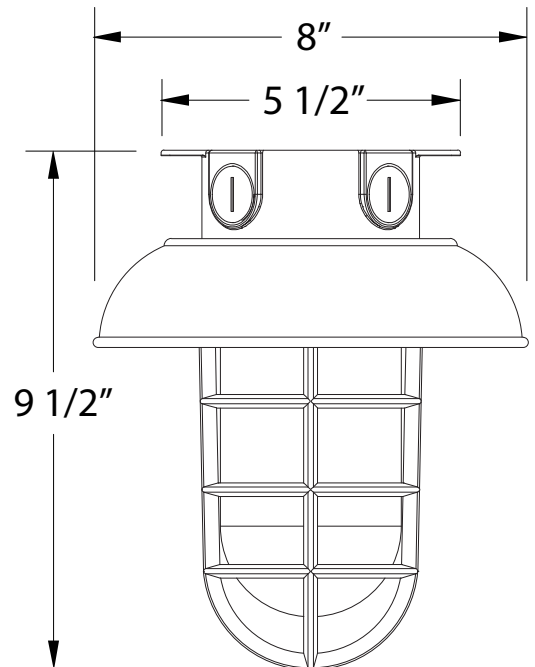

Shipping:

At Montclair Light Works we proudly manufacture, assemble, and ship your lamp within 3 weeks from our factory in Montclair CA.